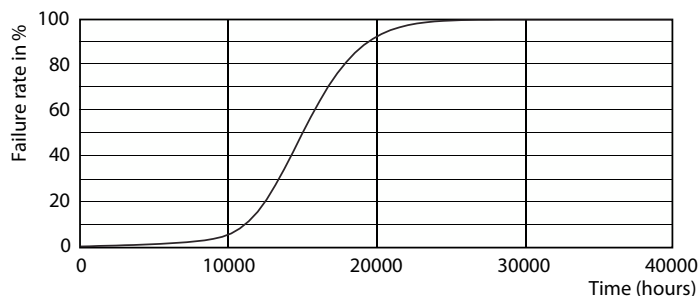

Životnost

Life Expectancy Diagram